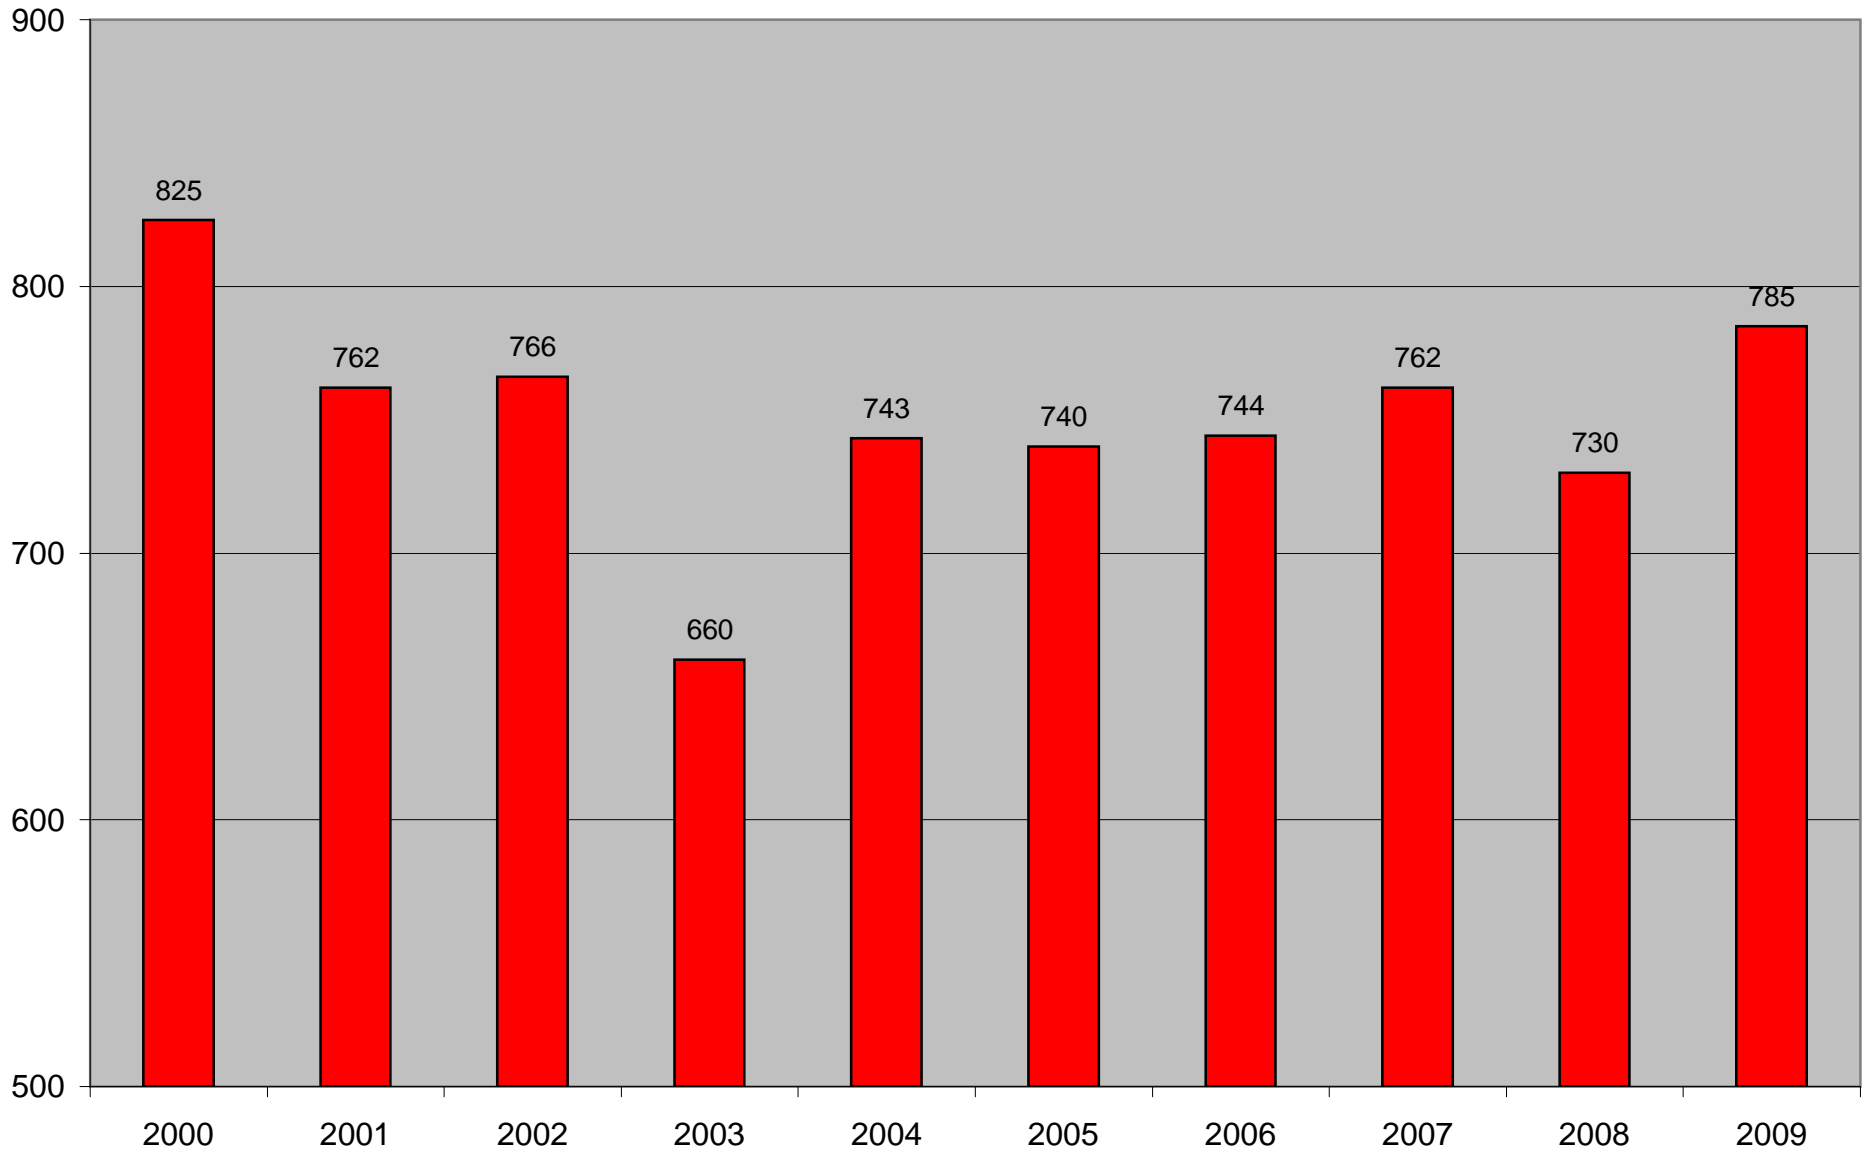

Broome County DWI Arrests 2000 - 2009

Source: N.Y.S. D.M.V. - compiled by Broome County STOP-DWI.

1/19/2010